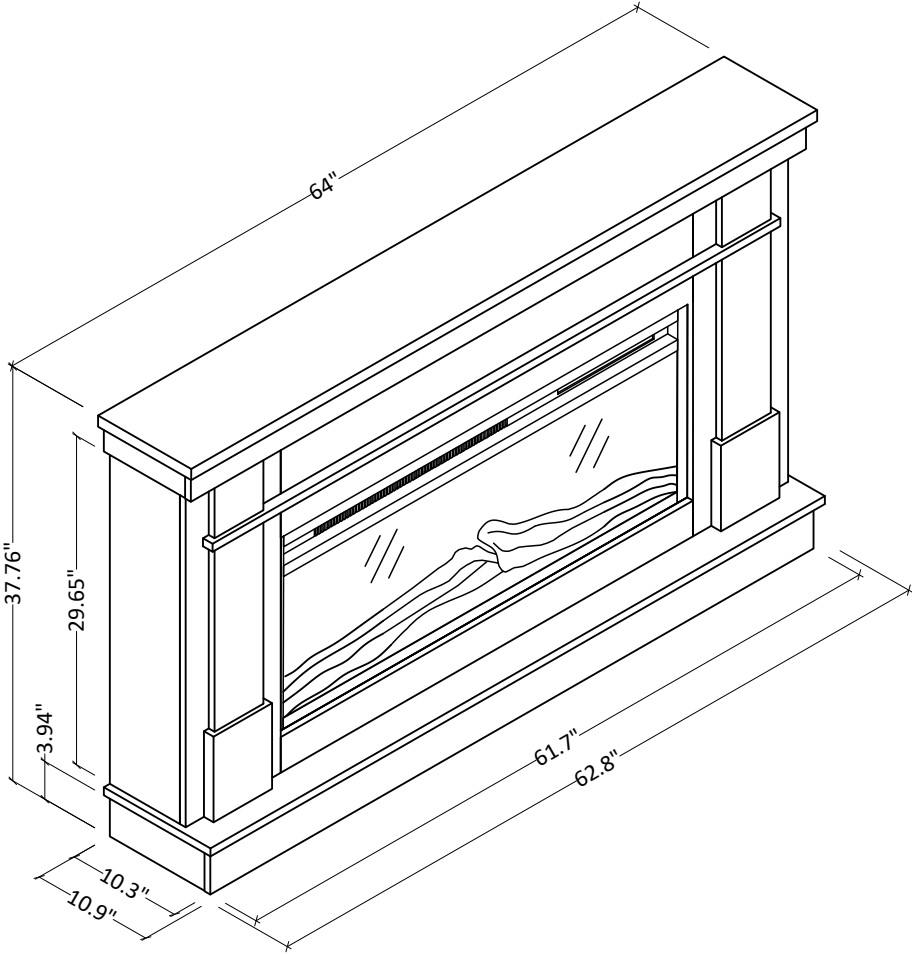

2105905COM / 2105911COM / 2105920COM - Fireplace console. Finish: Walnut / Black oak / Plaster

Wood breakdown:
MDF 3%, PB 97%
Total storage: 0 cubit feet

Overall Product Size:
64"W x 10.9"D x 37.76"H
162.6cm W x 27.7cm D x 95.9cm H

Maximum Weight Capacities
Unit Weight: 126.2 lbs. (57.37 Kgs)