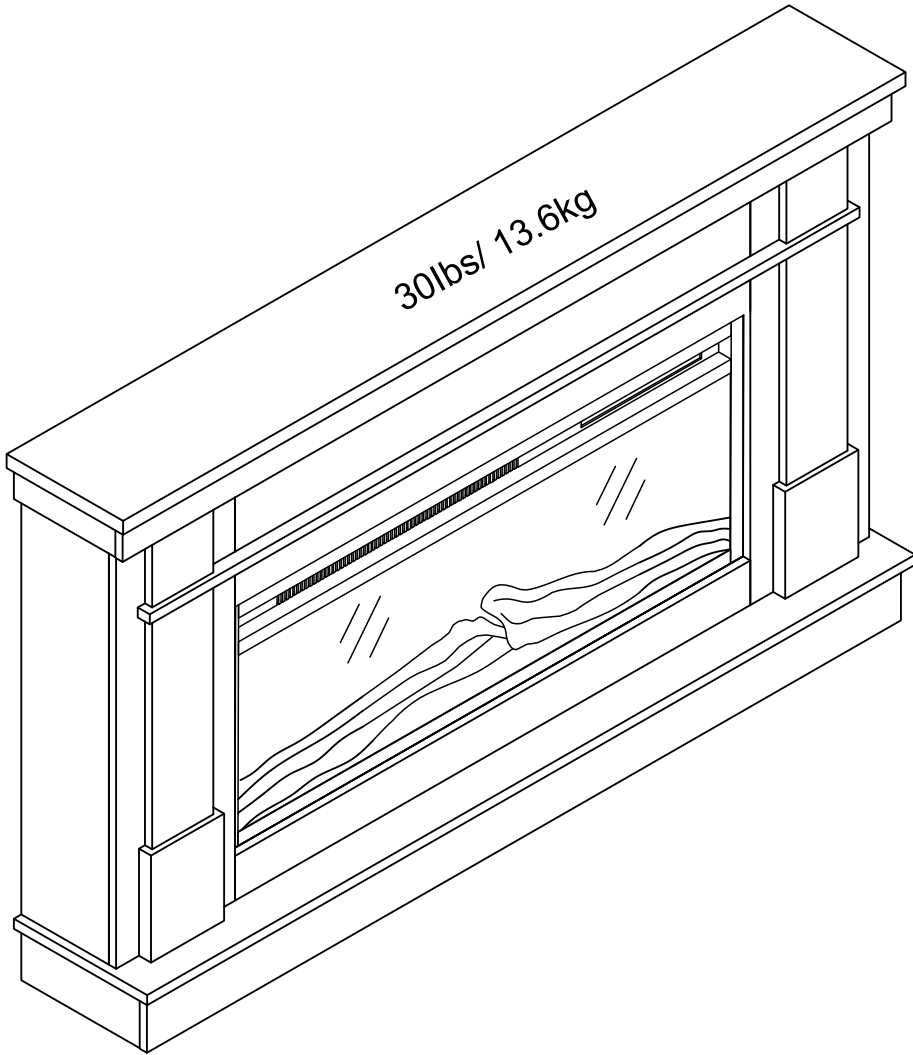

2105905COM / 2105911COM / 2105920COM - Fireplace console. Finish: Walnut / Black oak / Plaster

Wood breakdown:
MDF 3%, PB 97%
Total storage: 0 cubit feet

Overall Product Size:
64"W x 10.9"D x 37.76"H
162.6cm W x 27.7cm D x 95.9cm H

Maximum Weight Capacities
Unit Weight: 126.2 lbs. (57.37 Kgs)